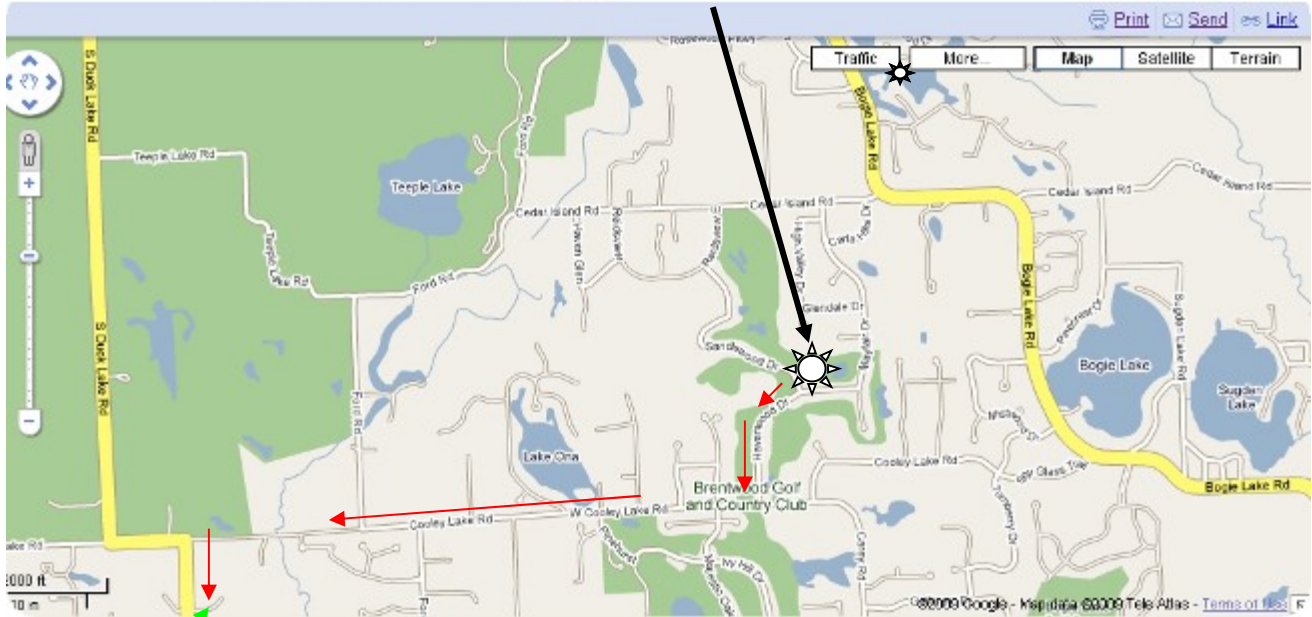

For more info please call or E-mail Scott Kneen at C# 248.719.8471 or scott.kneen@fivesgroup.com

Brentwood Golf Club
2450 Havenwood Drive
White Lake, MI 48383
T# 248.684.2662
www.brentwoodgc.com

Scott Prell's Home
1650 S. Duck Lake
Road, Milford
C#248-917-8606
scott@verdeterre.net