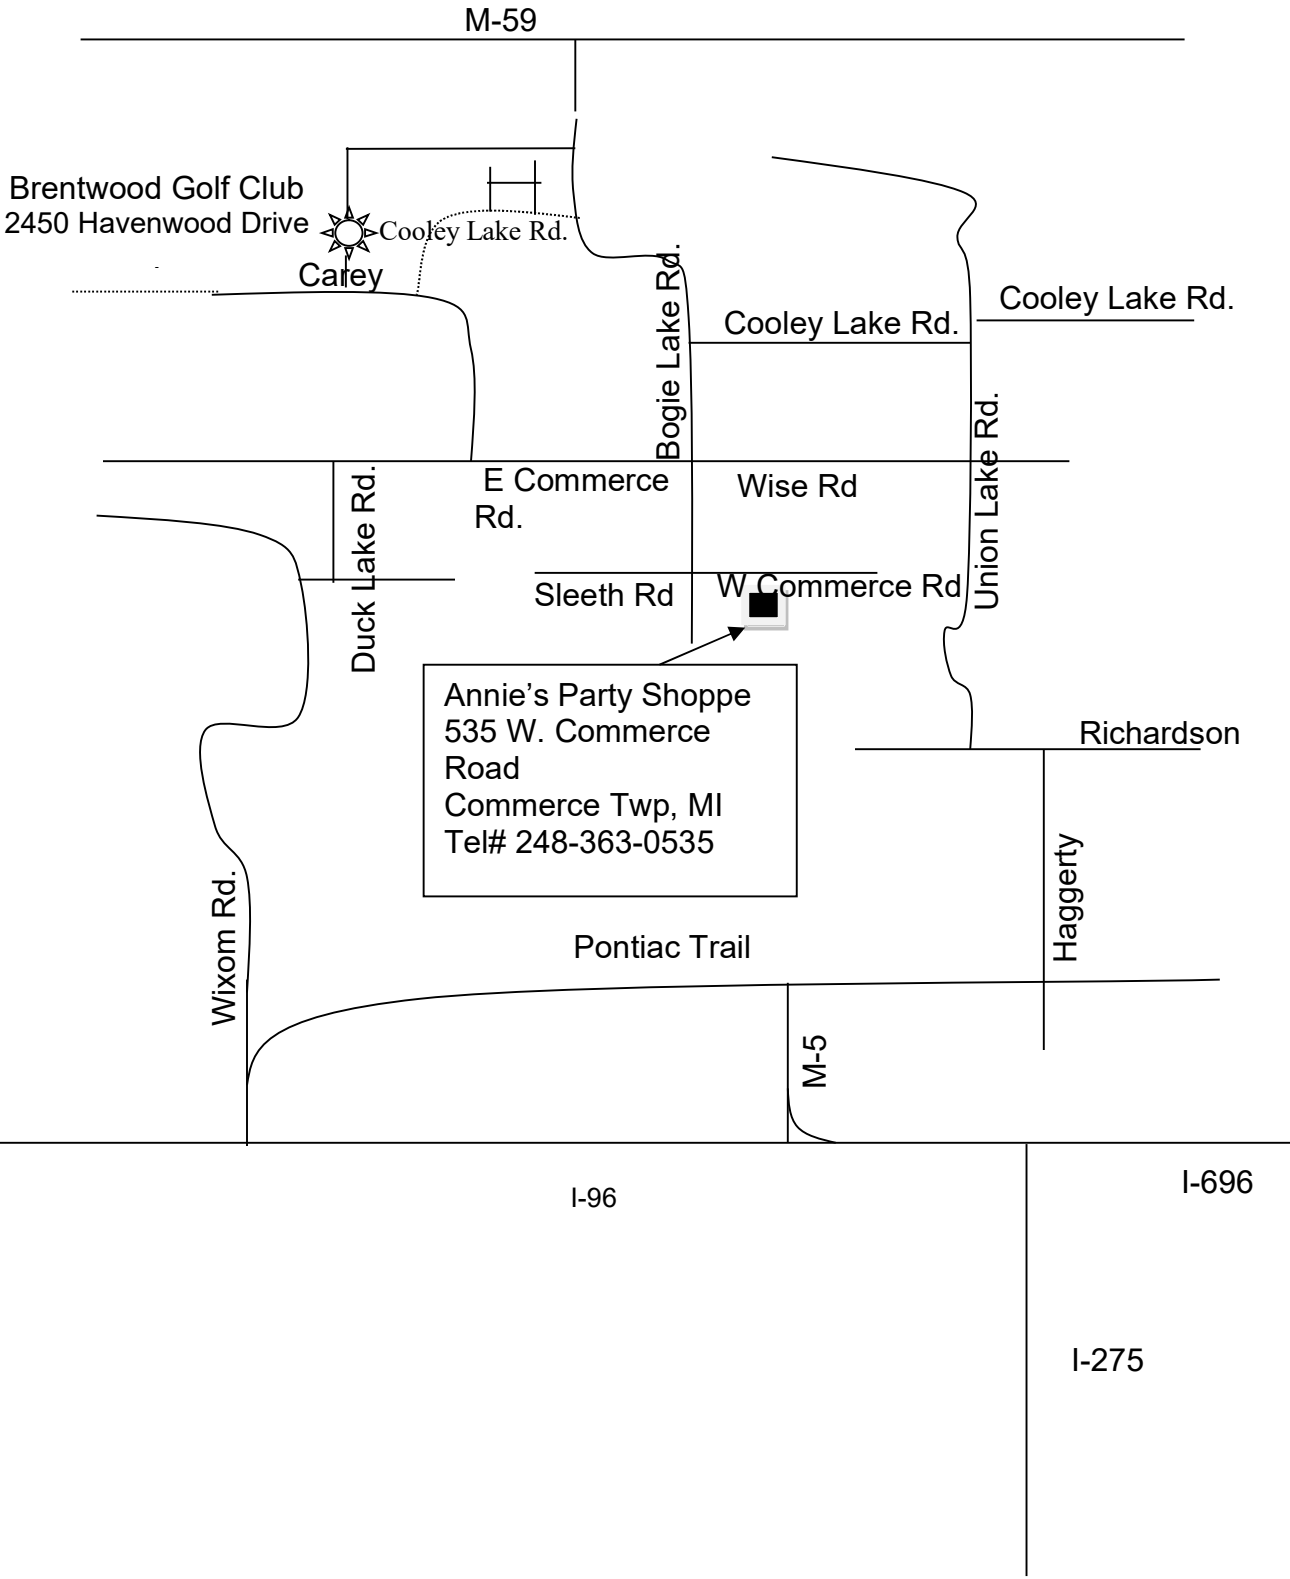

Brentwood Golf Club
2450 Havenwood Drive

Annie's Party Shoppe
535 W. Commerce
Road
Commerce Twp, MI
Tel# 248-363-0535